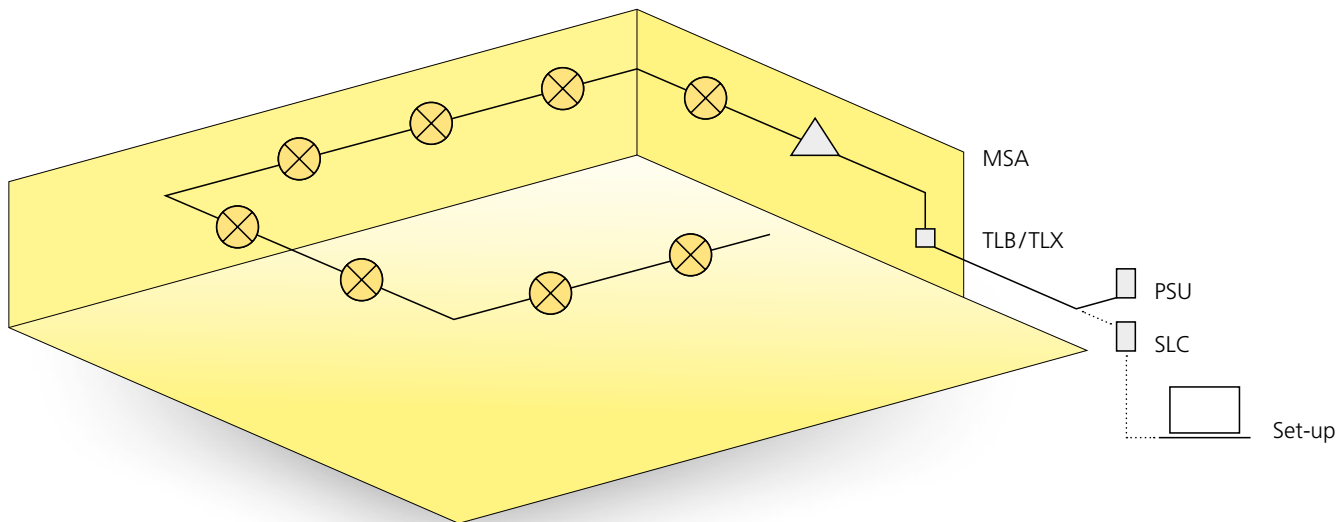

Simply Light Composer SLC-USB

Easy entry to the world of Intelligent Lighting

Intelligent lighting control is increasingly becoming a natural element as well as convenience feature in building technology. The Simply Light Composer SLC-USB, a programmable DALI control system completes the Eutrac lighting management offering with a simple and cost-effective solution for smaller projects. A large number of user interfaces allows the design of intelligent lighting management systems for a variety of purpose in small to medium applications with up to 64 DALI devices.

Main features of SLC via USB connection

- User-friendly setting-up: EUTRAC NetComposer software system architecture
- Smart area solution, open programmable
- From single room to bigger areas
- Energy efficiency
- Wide range of interface devices
- Sensors for automatic lighting control options

System limits

- 64 DALI devices with individual addressing supported
- up to 16 groups can be configured
- up to 16 scenes per DALI device can be defined

Simply Light Composer USB	558 3 0006 0	<input type="radio"/>	<input checked="" type="radio"/>	<input type="radio"/>
DALI PSU	558 2 0023 0			
TrackLing TLB 4	558 2 0008 0			
GlasTouch TLX 6	558 2 0001	1	2	
GlasTouch TLX 12	558 2 0002	1	2	
Multi Sensor				
MSA surface	558 2 0021	1		
MSE recessed	558 2 0022	1		