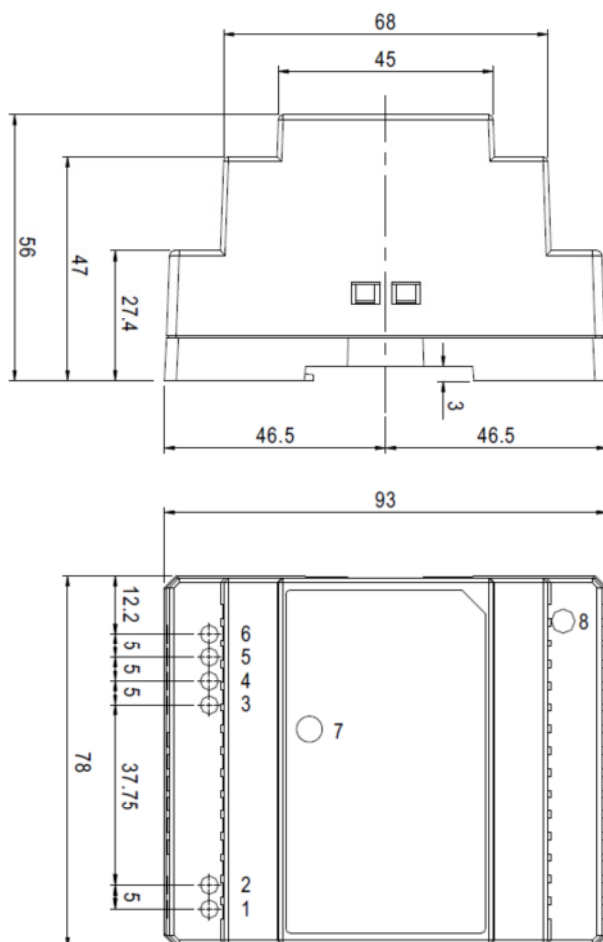

Power Supply PSU3

Item no.: 98-471-0

Power Supply 24 VDC / 2,5 A
for max. three NetComposers

Mounting and Installation Instructions:

- Installation in control cabinets on 35 mm (1.38 in) DIN rail according to EN 50022

Technical Data:

Dimensions:	4.5TE á 17,5 mm (.69 in), 78x93x56 mm (3.07x3.66x2.20 in)
Weight:	ca. 300 g (.66 lbs)
Permissible ambient temperature:	-20 ... +60°C (-4 ... 140°F)
Input voltage:	100-240 VAC
Output voltage:	24 VDC
Output Current:	2,5 A
Mounting:	on 35 mm (1.38 in) DIN rail according to EN 50022
Schutzart:	IP20